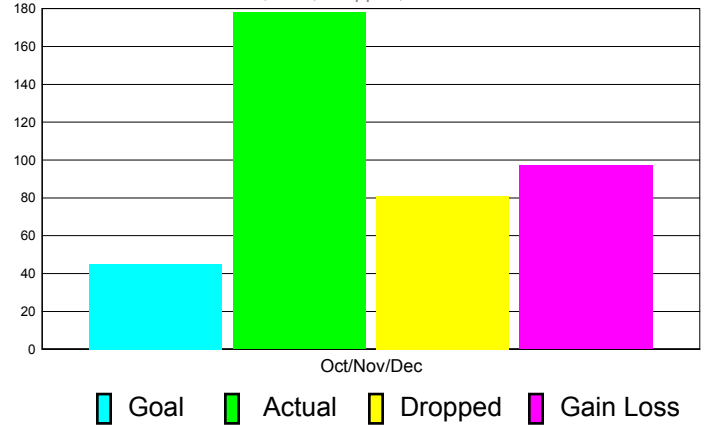

Membership Results 2011-2012

Goal, New, Dropped, Gain/Loss